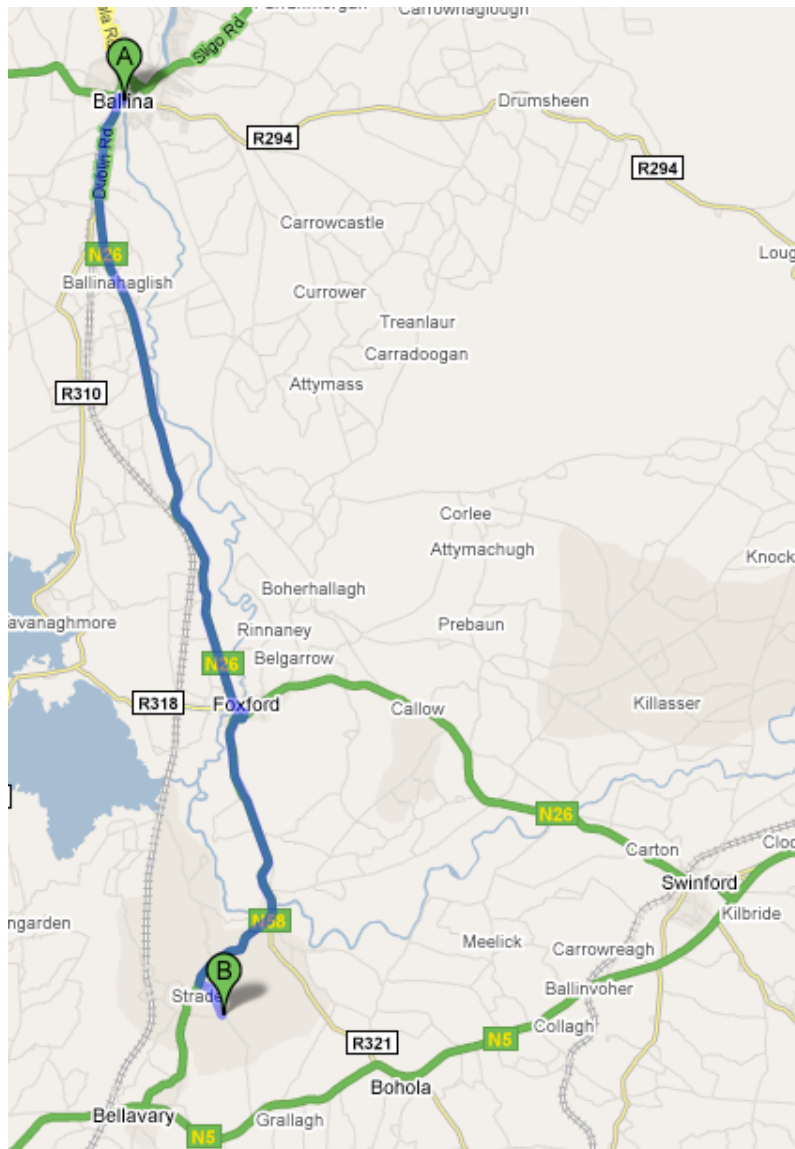

Straide Church Location:

(distance 25 km)

- From Ballina follow N26 in Dublin direction.
- Follow signs to Westport. At Foxford village turn right.
- Straide is on N58 (just before main N5 road).
- Church on LHS.

Belleek Castle Location:

- Head into Ballina town past train station.
- Turn right onto circular road.
- With Dunnes Stores on LHS turn left onto Nally St. (narrow road).
- (If you reach the river turn back, you have gone 50m too far!)
- 0.5 km down Nally St. turn left through stone arch.
- 0.5 km (near start of forest) turn right at sign for castle and continue through trees.